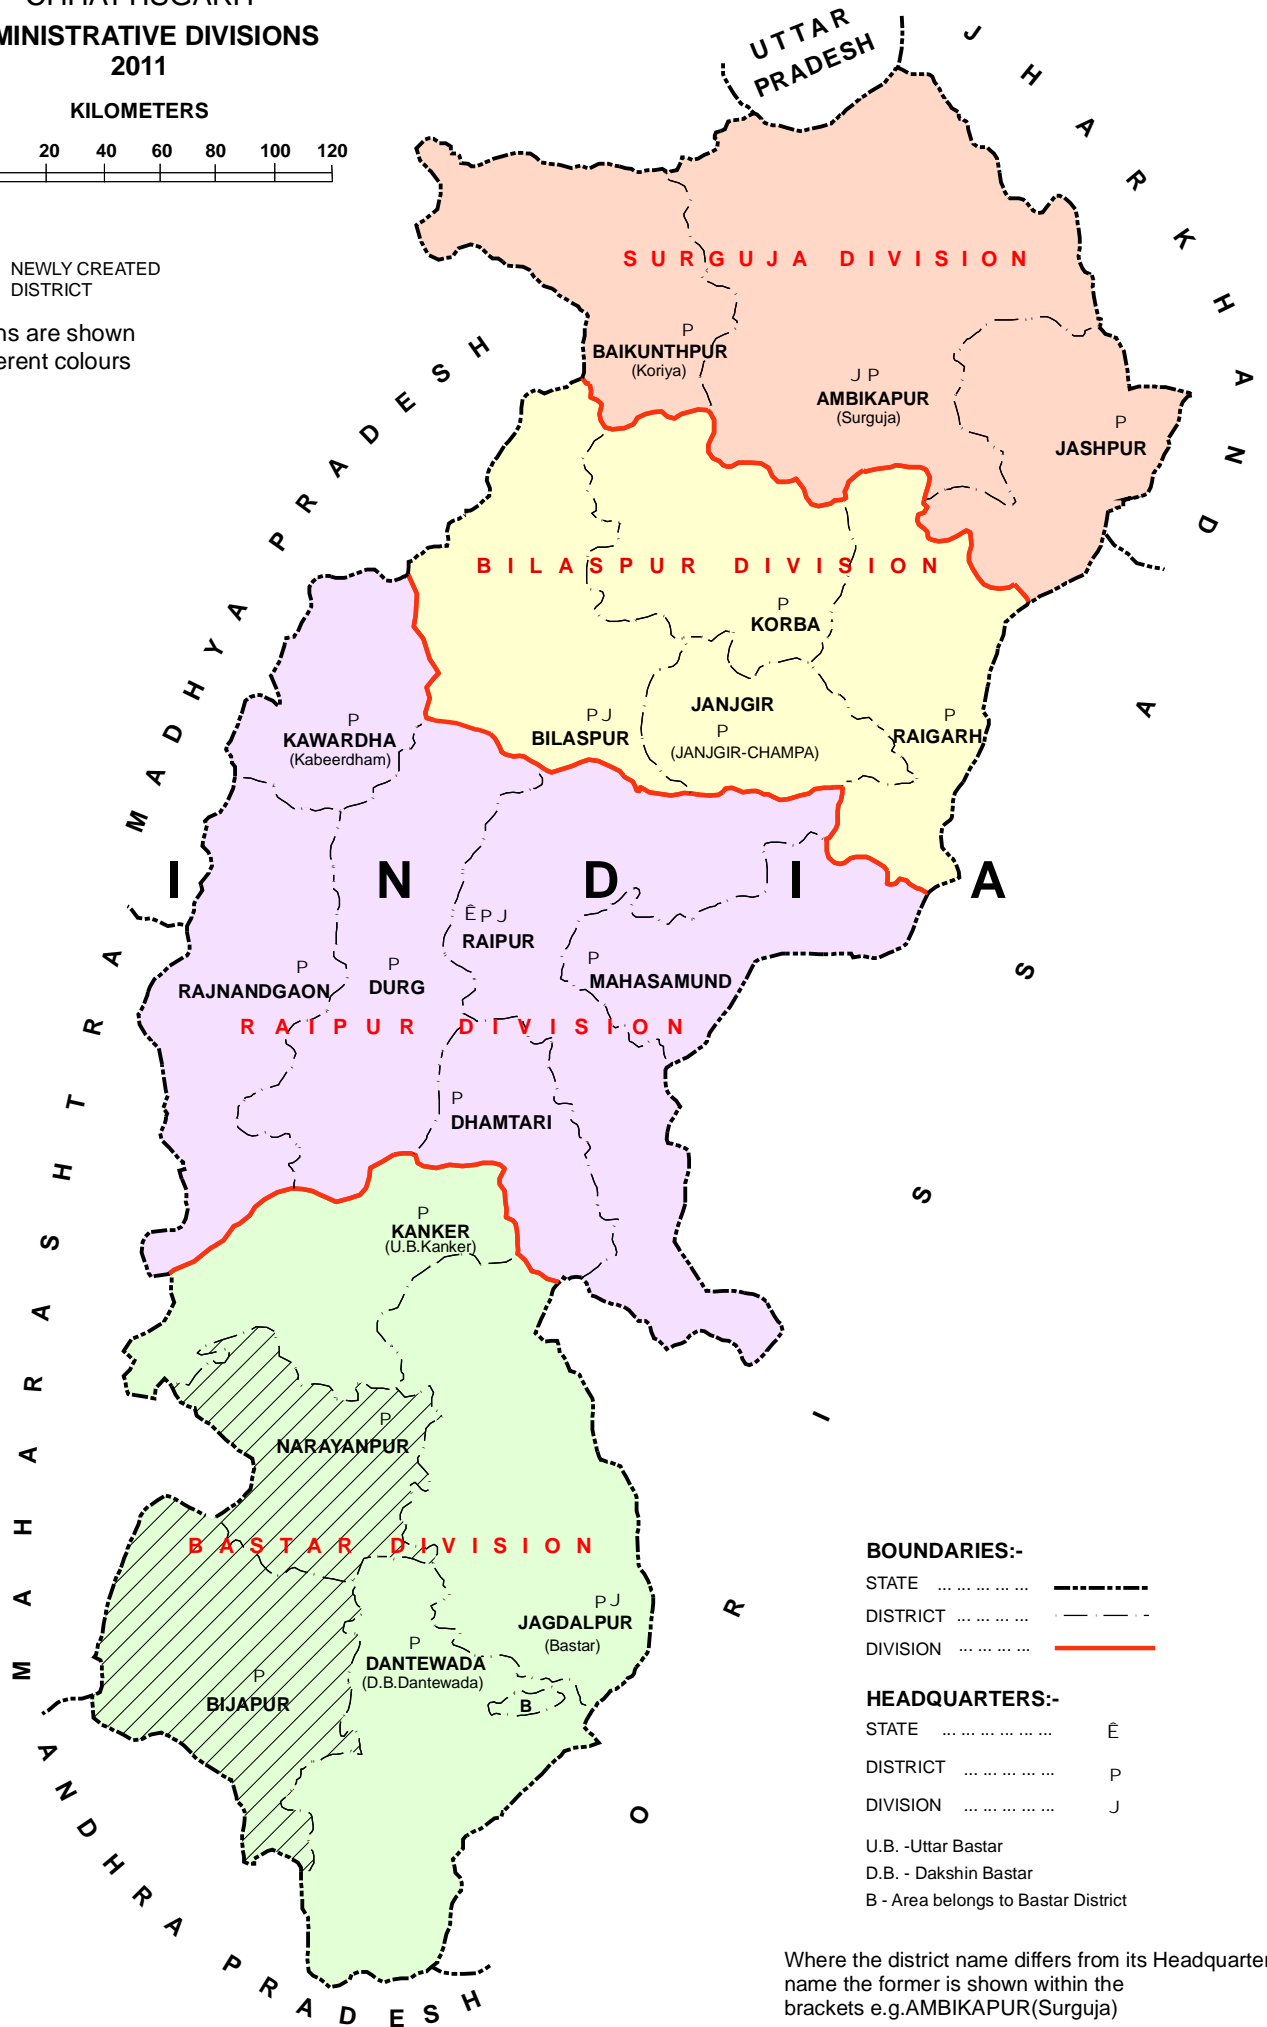

CHHATTISGARH ADMINISTRATIVE DIVISIONS 2011

KILOMETERS

NEWLY CREATED DISTRICT

Divisions are shown by different colours

Where the district name differs from its Headquarters name the former is shown within the brackets e.g.AMBIKAPUR(Surguja)